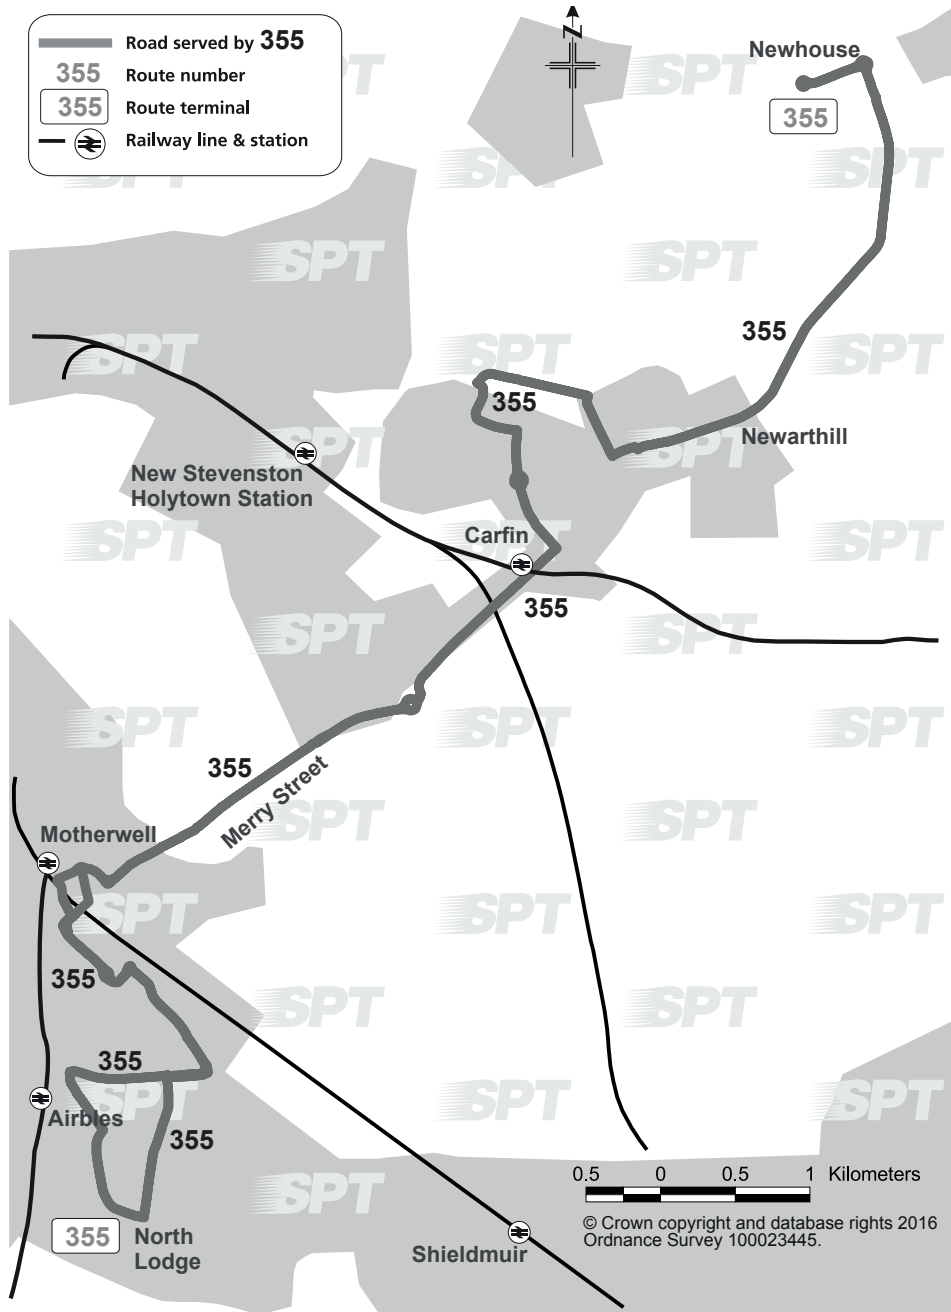

Route map service 355

Road served by **355**
355 Route number
355 Route terminal
 Railway line & station

© Crown copyright and database rights 2016
Ordnance Survey 100023445.

Ref. 4800D/07/16

Whilst every effort will be made to adhere to the scheduled times, the Partnership disclaims any liability in respect of loss or inconvenience arising from any failure to operate journeys as published, changes in timings or printing errors.

Please note - Calls to 0845 271 2405 will be charged at 2p per min (inc. VAT) plus your Telecoms Providers Access Charge.

Route Service 355: from **Newhouse**, A775 at Terex Factory Roundabout prior to Newhouse Roundabout via A73, Motherwell Road B7066, High Street, Loanhead Road, Benford Avenue, Burnside Road, Glenburn Avenue, Glenmore Road, Carfin Road, Newarthill Road, Motherwell Road, Merry Street, Menteith Road, Pollock Street, Merry Street, Hamilton Road, West Hamilton Street, Brandon Street, Windmillhill Street, Airbles Road, Adele Street, Camp Road, North Lodge Avenue, Leven Street, Airbles Road, Windmillhill Street, Brandon Street, West Hamilton Street, Hamilton Road, Muir Street to **Motherwell Railway Station**, then Muir Street, Hope Street, Menteith Road, Merry Street, Motherwell Road, Newarthill Road, Carfin Road, Glenmore Road, Glenburn Avenue, Burnside Road, Benford Avenue, Loanhead Road, High Street, B7066, Motherwell Road, A73 to **Newhouse**, A775 Terex Factory Roundabout.

Sundays

Newhouse, Newhouse Roundabout	1912	2012	2112	2212	2312
Carfin, Glenmore Road	1922	2022	2122	2222	2322
Motherwell, Merry Street		1029	1129	1229	1329	1429	1529	1629	1729	1829	1929	2029	2129	2229 2329
North Lodge, Leven Street		1039	1139	1239	1339	1439	1539	1639	1739	1839	1939	2039	2139	2239 2339
Motherwell Railway Station ➡		1048	1148	1248	1348	1448	1548	1648	1748	1848	1948	2048	2148	2248 2348
Carfin, Glenmore Road		1955	2055	2155	2255
Newhouse, Newhouse Roundabout		2005	2105	2205	2305