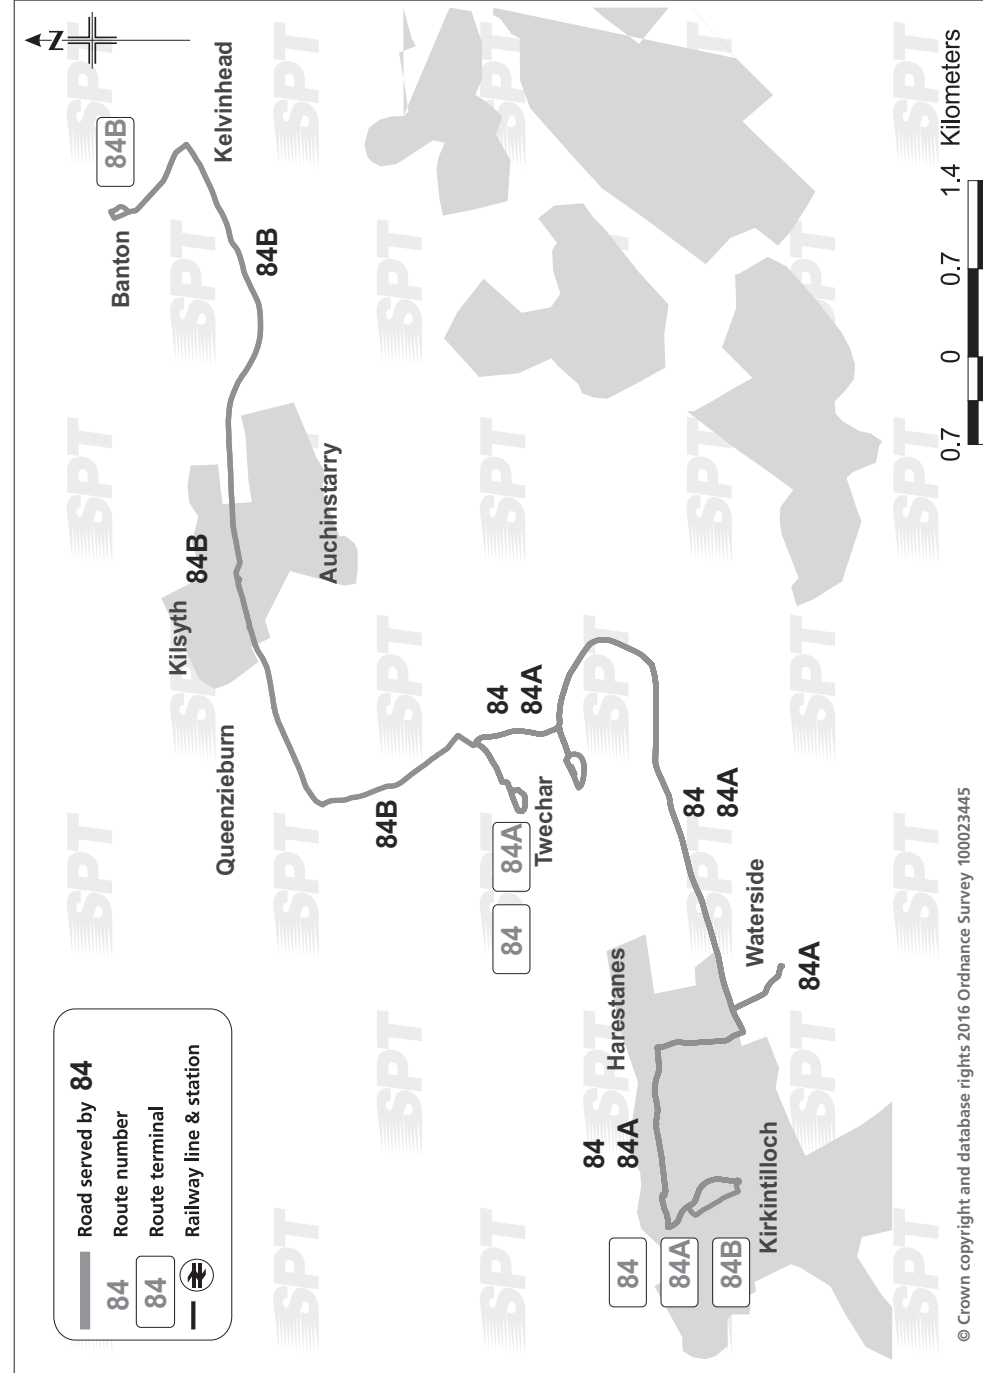

Fare table service 84/84A/84B	
Adult single fares £	Child Single Fares (from 5th to 16th birthday)
Banton	Children under school age travel free
1.80 Kilsyth	Childs single fares at half the adult single fare rounded up to the next 5 pence
2.00 1.75 Quenzieburn	
2.20 1.75 0.95 Alexander Ave	
2.50 1.95 1.75 1.20 Kelvin View	
2.80 2.60 2.20 2.00 1.80 Waterside	
2.95 2.75 2.50 2.20 2.00 1.20 Hillhead	
3.20 2.80 2.75 2.60 2.20 1.75 1.20 Kirkintilloch	

FARES ARE CORRECT AT JUNE 2016 - MAY BE SUBJECT TO CHANGE

Bus Timetable
From 17 October 2016

84
84A
84B

Banton
Twechar
Kirkintilloch

Whilst every effort will be made to adhere to the scheduled times, the Partnership disclaims any liability in respect of loss or inconvenience arising from any failure to operate journeys as published, changes in timings or printing errors.

For more information visit spt.co.uk or any SPT travel centre: Buchanan Bus Station, East Kilbride Bus Station, Greenock and Hamilton Bus Station.

Alternatively, for all public transport timetable enquiries, call:

This service is operated by McColls Coaches on behalf of Strathclyde Partnership for Transport. If you have any comments or suggestions about the service(s) provided please contact:

Bus Operations SPT 131 St. Vincent Street Glasgow G2 5JF	McColls Coaches Vale of Leven Industrial Estate Dumbarton G82 3PD
t 0845 271 2405 0141 333 3690 e bus@spt.co.uk	t 01389 710 868 e bus@spt.co.uk

Please note - Calls to 0845 271 2405 will be charged at 2p per min (inc. VAT) plus your telecoms provider's access charge.

This service is operated by McColls Coaches on behalf of SPT.