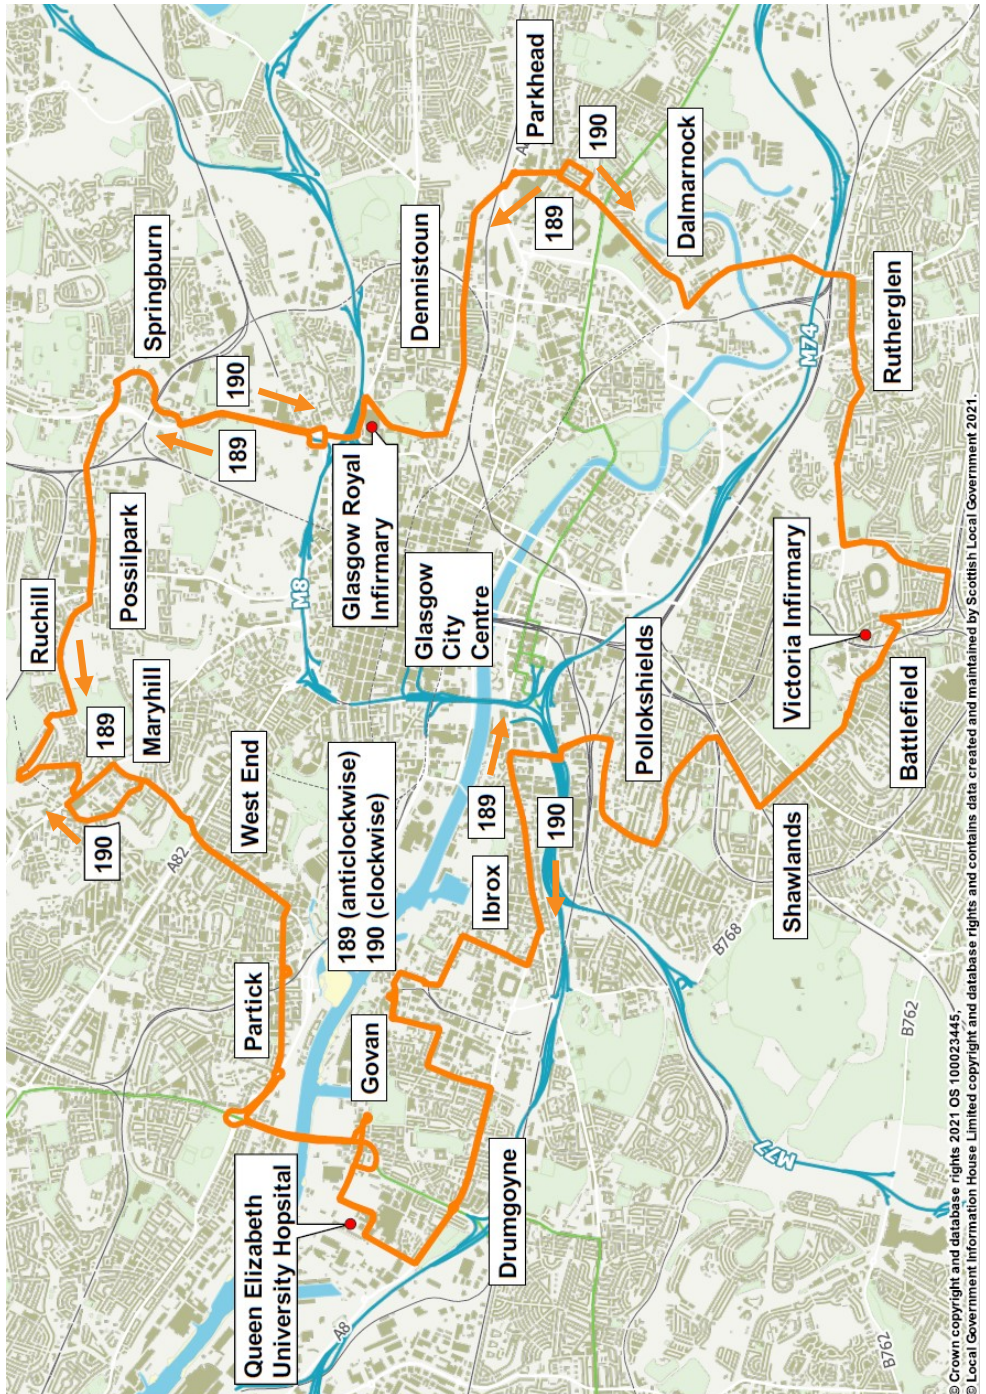

© Crown copyright and database rights 2021. OS 100023445.
© Local Government Information House. Limited copyright and database rights and contains data created and maintained by Scottish Local Government 2021.