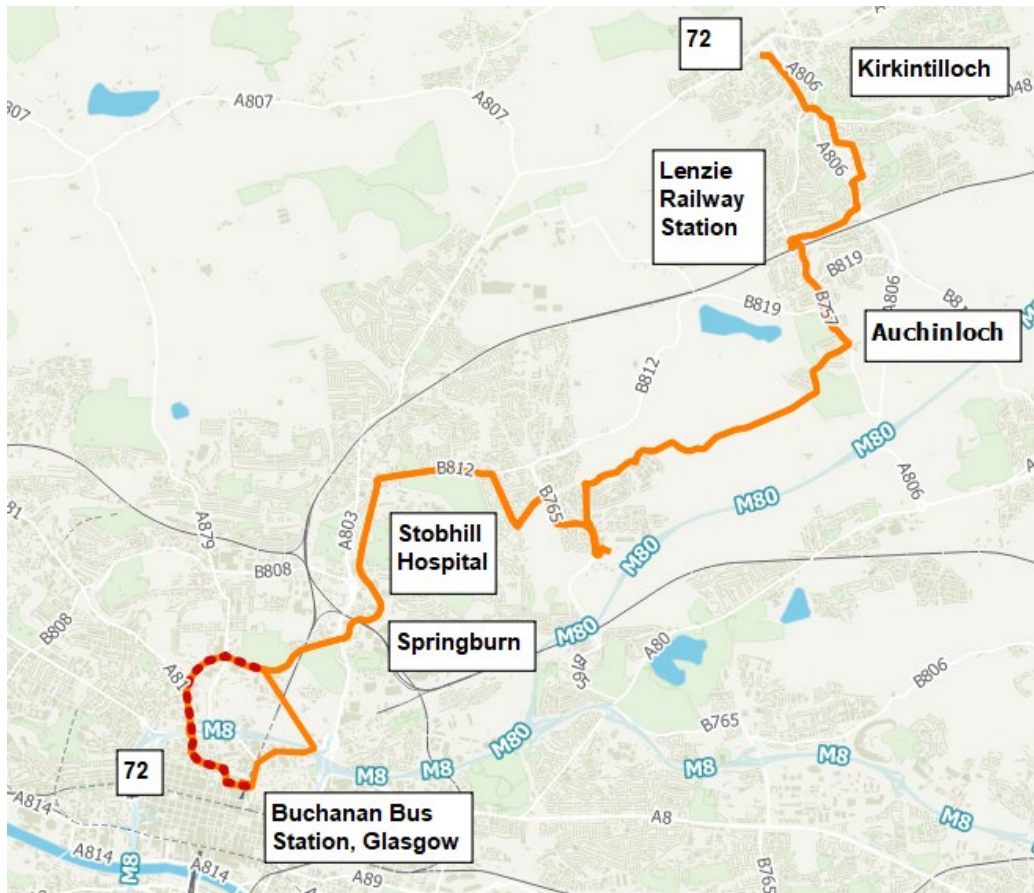

Whilst every effort will be made to adhere to the scheduled times, the Partnership disclaims any liability in respect of loss or inconvenience arising from any failure to operate journeys as published, changes in timings or printing errors.

Bus Timetable
From 17 July 2022

72

Kirkintilloch
Lenzie
Auchinloch
Robroyston
Springburn
Glasgow