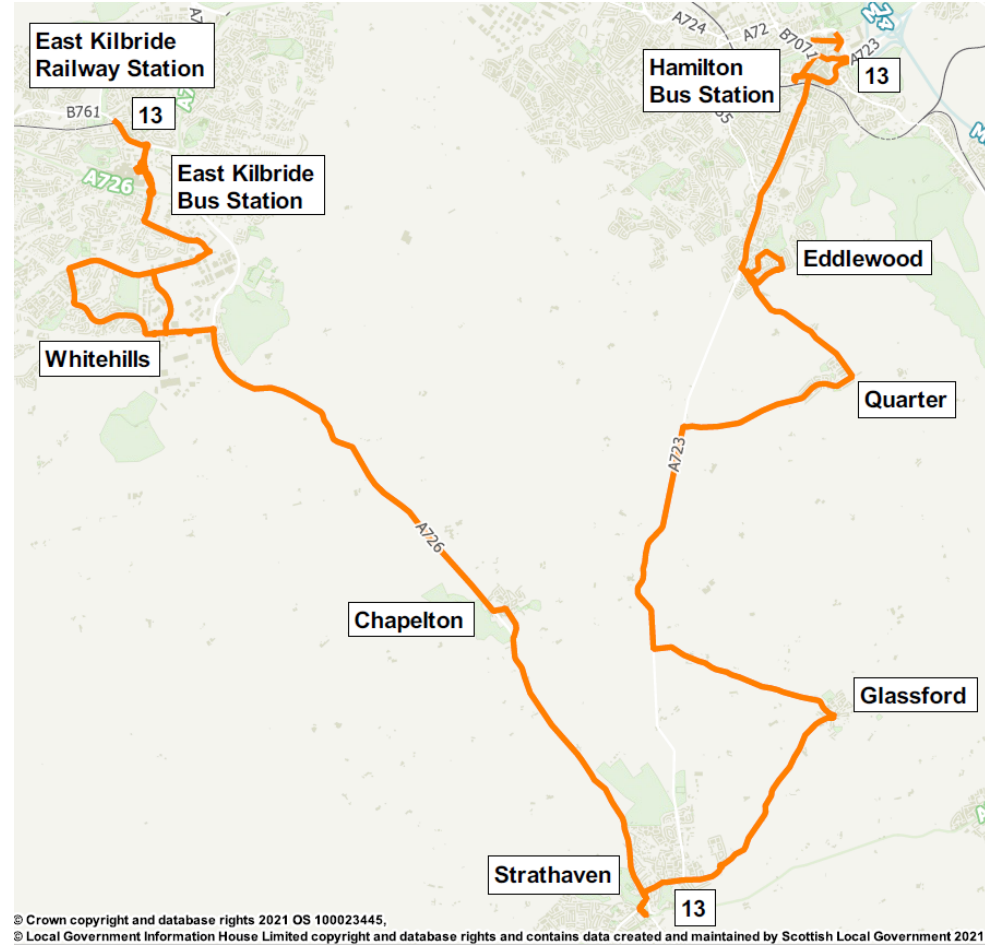

Child Single Fares
(from 5th to 16th birthday)
Children under school age travel free
Childs single fares at half the adult single
fare rounded up to the next 5 pence

Fare table service 13 - Revised 2025

Adult single fares £

Hamilton Town Centre	1.40
Burnblea Street	1.40
School Street	0.95
Cadzow Bridge	1.15
Eddlewood Toll	1.15
Jet Garage	1.15
High Parks Crescent	1.40
Beech Avenue	1.40
Quarrier	1.40
Limekilnburn	1.75
Glasford Crossroads	1.75
The Glessert	1.75
Holeburn Bridge	1.75
Young Street	1.40
Strathaven Common Green	1.75
Golf Course	1.75
Cloverhill Farm	1.40
Chapelton	1.40
Shawtonhill	1.60
Flatts	1.75
Crutherland Hotel	1.75
Kelvin South	1.75
Quarry Road	1.40
Kelvin, North	1.75
Murray, Roundabout	1.75
East Kilbride Bus Station	1.40
East Kilbride Railway Station	1.75

FARES ARE CORRECT AT TIME OF PRODUCTION - MAY BE SUBJECT TO CHANGE

© Crown copyright and database rights 2021 OS 100023445,
© Local Government Information House Limited copyright and database rights and contains data created and maintained by Scottish Local Government 2021.

Whilst every effort will be made to adhere to the scheduled times, the Partnership disclaims any liability in respect of loss or inconvenience arising from any failure to operate journeys as published, changes in timings or printing errors.

Bus Timetable
From 14 July 2024

13

East Kilbride Strathaven Hamilton Bus Station

For more information visit spt.co.uk

Alternatively, for all public transport enquiries, call:

If you have any comments or suggestions about the service(s) provided please contact:

This service is operated by JMB Travel Limited on behalf of SPT

SPT
Bus Operations
131 St. Vincent St
Glasgow G2 5JF

JMB Travel Limited
101 Main Street
Newmains
Wishaw
ML2 9BG

[e bus@spt.co.uk](mailto:bus@spt.co.uk)

☎ 01698 386030