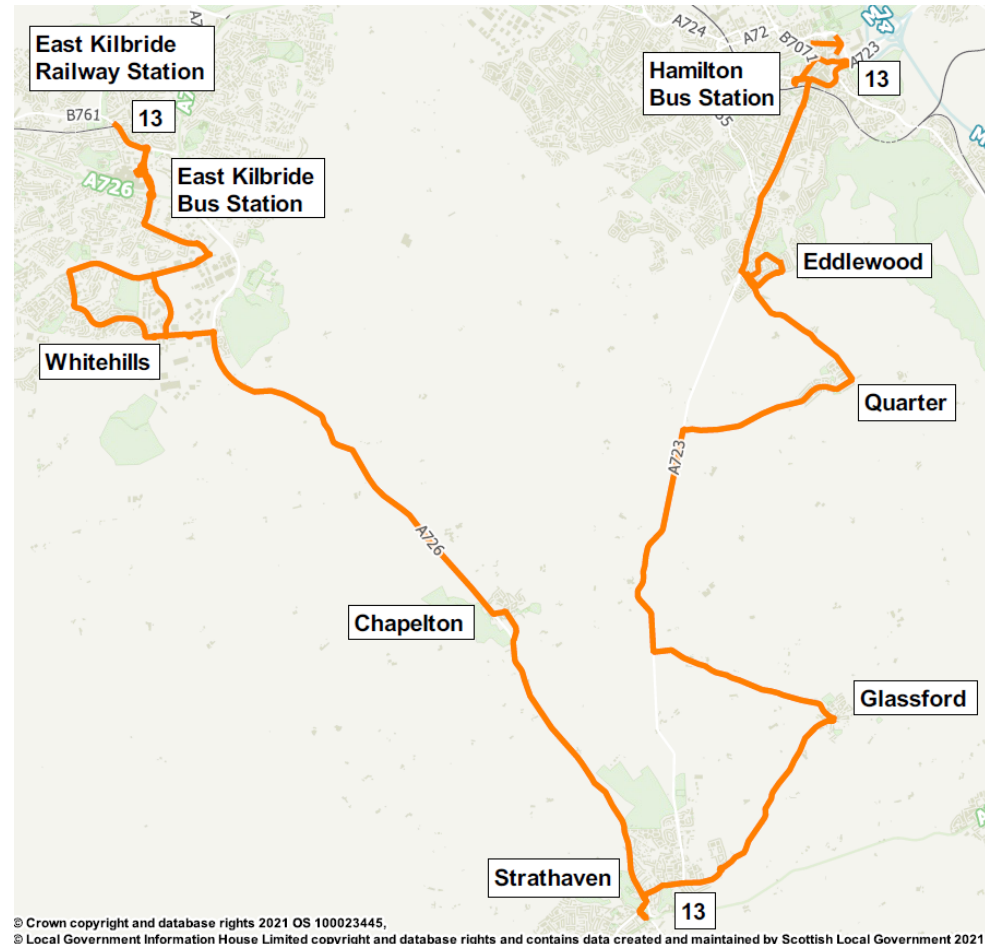

Child Single Fares
(from 5m to 16th birthday)
Children under school age travel free
Childs single fares are half the adult single fare rounded up to the next 5 pence

Adult Single Fares £

Hamilton Town Centre	1.35
Bumbea Street	1.35
0.90 School Street	1.70
1.10 0.90 Calow Bridge	1.70
1.10 1.10 0.90 Edlewood Toll	2.00
1.35 1.10 1.10 0.90 Jet Garage	2.00
1.35 1.10 1.14 High Parks Crescent	2.00
1.70 1.70 1.35 Beechview	2.20
2.00 2.00 2.00 1.70 1.35 Limekilburn	2.20
2.25 2.05 2.00 2.00 1.70 1.35 Gasford Crossroads	2.25
2.25 2.00 2.00 2.00 1.70 1.35 0.90 The Glasset	2.25
3.10 2.95 2.90 2.25 2.10 2.00 2.00 1.70 1.10 1.10 Holmum Bridge	3.15
3.15 3.10 2.95 2.90 2.25 2.22 2.00 2.00 1.70 1.35 Young Street	3.15
3.30 3.15 3.15 3.10 2.95 2.50 2.25 2.00 2.00 1.70 1.35 Strathaven Common Green	3.30
3.30 3.30 3.30 3.15 3.10 2.95 2.50 2.25 2.00 2.00 1.70 1.35 1.10 Golf Course	3.35
3.35 3.30 3.30 3.30 3.15 3.10 2.95 2.50 2.25 2.00 2.00 1.70 1.35 1.10 Covehill Farm	3.35
3.35 3.30 3.30 3.30 3.15 3.10 2.95 2.50 2.25 2.00 2.00 1.70 1.35 1.10 Chapelton	3.35
4.00 3.55 3.3 3.30 3.30 3.15 3.10 2.95 2.50 2.25 2.00 2.00 1.70 1.35 1.10 Spawhill	4.00
4.00 4.00 3.55 3.30 3.30 3.15 3.10 2.95 2.50 2.25 2.00 2.00 1.70 1.35 1.10 Flats	4.25
4.25 4.25 4.00 4.00 3.55 3.30 3.30 3.15 3.10 2.95 2.50 2.25 2.00 2.00 1.70 1.35 1.10 Cuthberts Hotel	4.25
4.25 4.25 4.00 4.00 3.55 3.30 3.30 3.15 3.10 2.95 2.50 2.25 2.00 2.00 1.70 1.35 1.10 Kelvin South	4.60
4.60 4.25 4.25 4.25 4.00 4.00 3.55 3.30 3.30 3.15 3.10 2.95 2.50 2.25 2.00 2.00 1.70 1.35 1.10 Quarry Road	5.05
5.05 4.60 4.60 4.25 4.25 4.00 4.00 3.55 3.30 3.30 3.15 3.10 2.95 2.50 2.25 2.00 2.00 1.70 1.35 1.10 Kilmarnock	5.05
5.05 4.60 4.60 4.25 4.25 4.00 4.00 3.55 3.30 3.30 3.15 3.10 2.95 2.50 2.25 2.00 2.00 1.70 1.35 1.10 0.90 East Kilbride Bus Station	5.05
5.05 4.60 4.60 4.25 4.25 4.00 4.00 3.55 3.3 3.3 3.15 3.15 3.10 2.95 2.50 2.25 2.00 2.00 1.70 1.35 1.10 East Kilbride Railway Station	5.05

FARES ARE CORRECT AT THE TIME OF PRODUCTION BUT ARE SUBJECT TO CHANGE

© Crown copyright and database rights 2021 OS 100023445,
© Local Government Information House Limited copyright and database rights and contains data created and maintained by Scottish Local Government 2021.