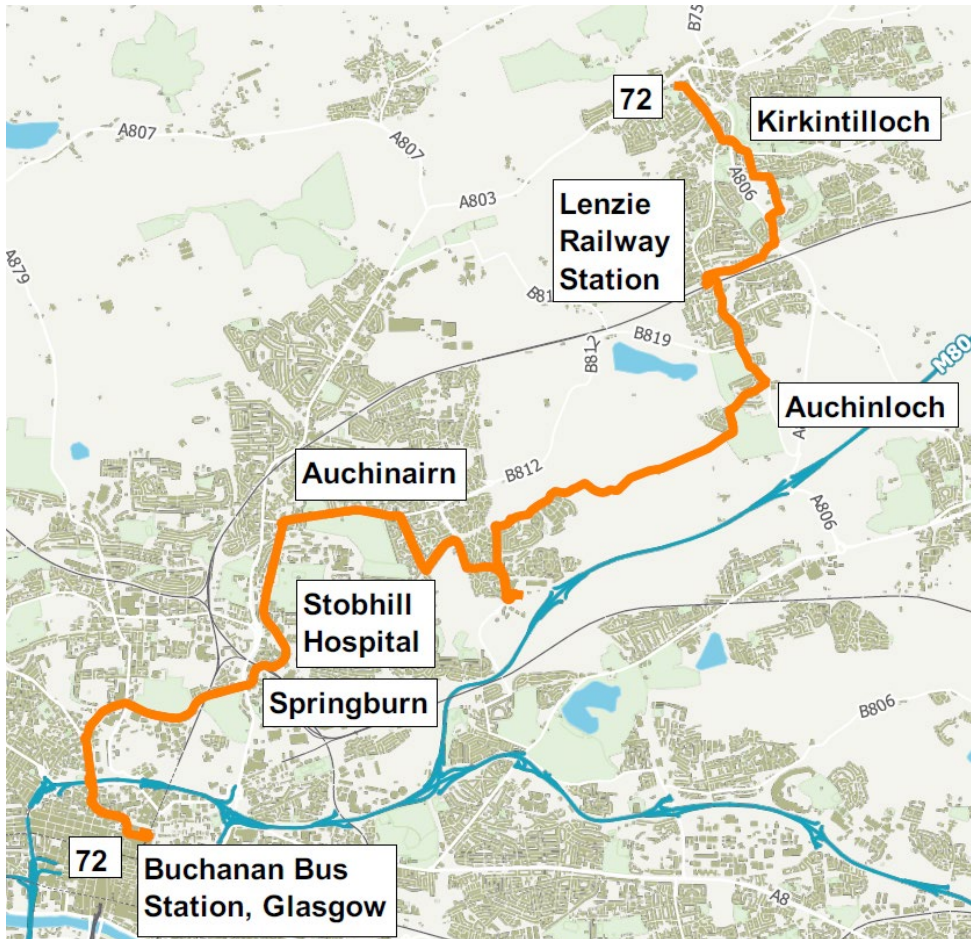

Bus Timetable
From 17 July 2022

72

Kirkintilloch
Lenzie
Auchinloch
Robroyston
Springburn
Glasgow

For more information visit spt.co.uk or alternatively, for all public transport enquiries, call:

If you have any comments or suggestions about the service(s) provided please contact:

Service 72: from Kirkintilloch via West High Street, Cowgate, Townhead, Waterside Road, Loch Road, Woodilee Road, right at roundabout along unnamed road, A806 Initiative Road, Woodilee Road, Garngaber Avenue, Kirkintilloch Road, Lenzie Station Turning Circle, Kirkintilloch Road, Auchinloch Road, Langmuirhead Road, Lumloch Road, Robroyston Road, Monument Drive, Circle Roundabout, Monument Drive, Robroyston Road, Standburn Road, Wallacewell Road, Northgate Road, Auchinairn Road, Balgrayhill Road, Atlas Road, Keppochhill Road, Pinkston Drive, Baird Street, Kyle Street, Baird Street, Killermont Street **to Buchanan Bus Station.**

Return from Buchanan Bus Station via Killermont Street, North Hanover Street, Kyle Street, Baird Street, Pinkston Drive, Keppochhill Road, Atlas Road, Balgrayhill Road, Auchinairn Road, Northgate Road, Wallacewell Road, Standburn Road, Robroyston Road, Monument Drive, Circle Roundabout, Monument Drive, Robroyston Road, Lumloch Road, Langmuirhead Road, Auchinloch Road, Kirkintilloch Road, Lenzie Station Turning Circle, Kirkintilloch Road, Garngaber Avenue, Woodilee Road, A806 Initiative Road, right at roundabout along unnamed road, Woodilee Road, Loch Road, Waterside Road, Townhead, Cowgate, West High Street, turn at roundabout to West High Street, **Kirkintilloch.**