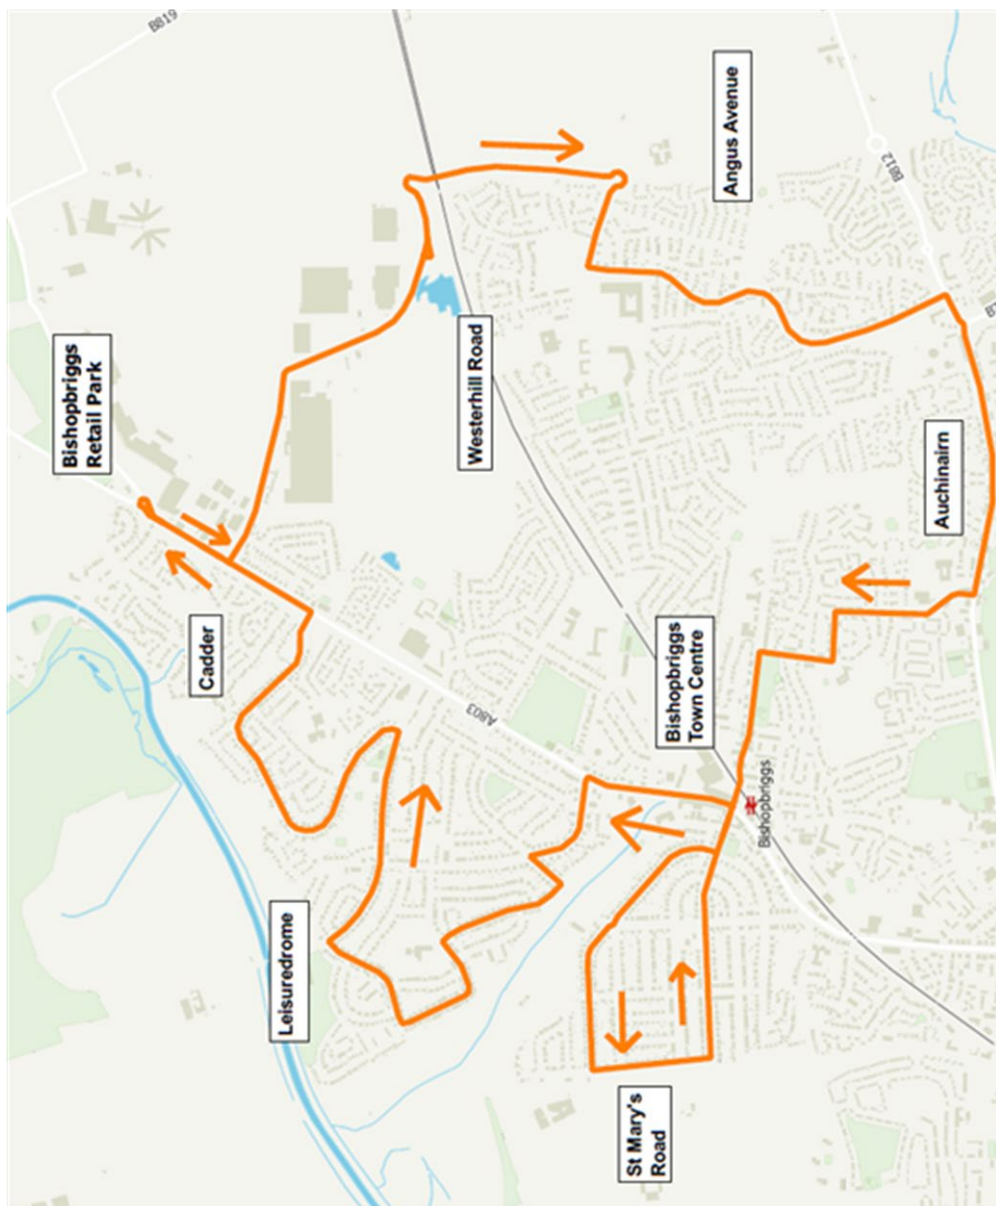

Bus Timetable
From 14 July 2024

142

Bishopbriggs Circular

For more information visit spt.co.uk or alternatively, for all public transport enquiries, call:

If you have any comments or suggestions about the service(s) provided please contact:

Route Service 142: Route Service 142: From St Marys Road via Kenmure Avenue, Kirkintilloch Road, Balmuldy Road, Keir Drive, Southesk Avenue, Stirling Drive, Hilton Road, Meadowburn Road, Kirkintilloch Road, circle roundabout at Crosshill Road, Kirkintilloch Road, Westerhill Road, Bishopbriggs Business Park, Westerhill Road, Wester Cleddens Road, Angus Avenue, Letham Drive, Auchinairn Road, Beech Road, East Springfield Terrace, Kentigern Terrace, Callieburn Road, Springfield Road, Kenmure Avenue, Brackenbrae Avenue to **St Marys Road**