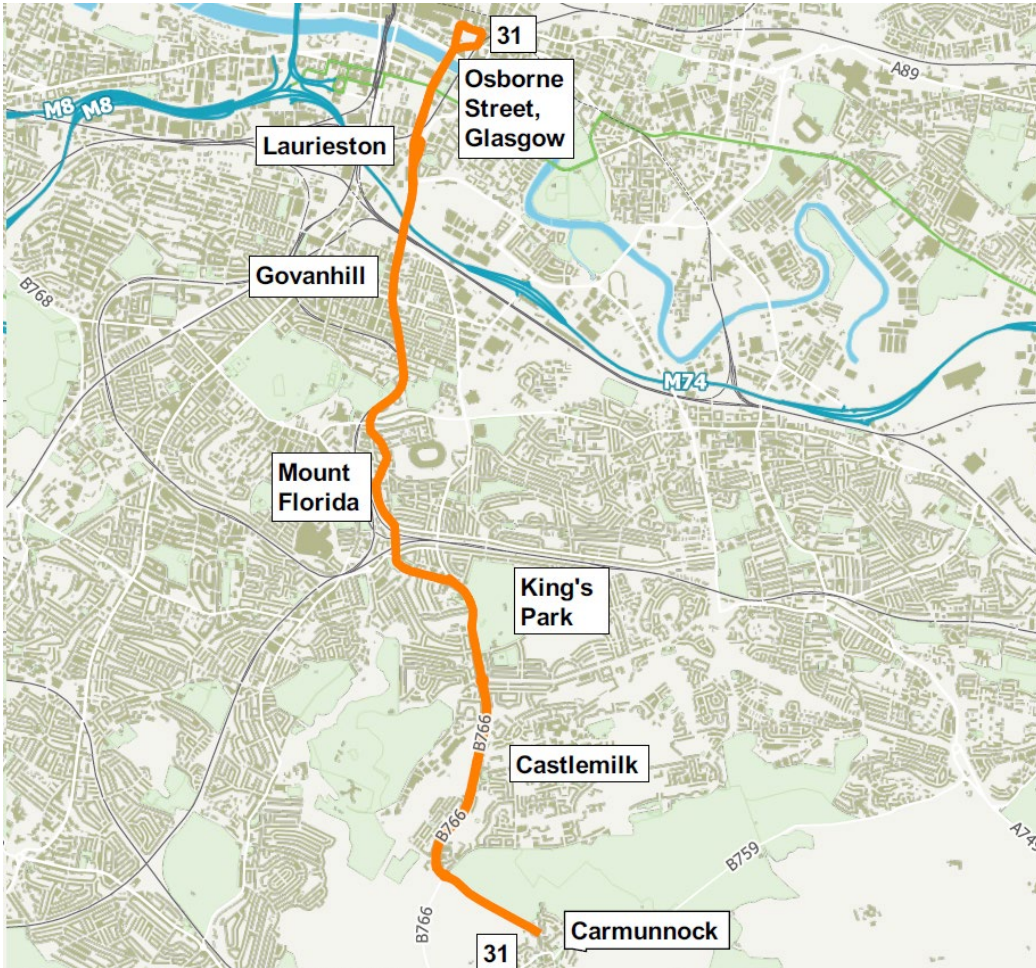

Bus Timetable
From 14 July 2024

31

Glasgow City Centre Carmunnock

For more information visit spt.co.uk or alternatively, for all public transport enquiries, call:

© Crown copyright and database rights 2021 OS 100023445,
© Local Government Information House Limited copyright and database rights and contains data created and maintained by Scottish Local Government 2021.

t 0345 271 2405
0141 333 3690
e bus@spt.co.uk

t 01555 773 533

Route Service 31: From **Glasgow, Osborne Street** (St Enoch Centre) via Stockwell Street, Victoria Bridge, Gorbals Street, Cumberland Street, Laurieston Road, Cathcart Road, Kings Park Road, Carmunnock Road to **Carmunnock Hillcrest**.

Return from **Carmunnock**, Hillcrest via above route in reverse to Cathcart Road, then Gorbals Street, Victoria Bridge, Bridgegate, King Street to **Glasgow**, Osborne Street.

Monday to Saturday

<i>Journey No:</i>	2020	2120	2220
Glasgow City Centre, Osborne St (60904005)	2020	2120	2220
Butterbiggins Road (60902502)	2027	2127	2227
Croftfoot (60902345)	2039	2139	2239
Carmunnock, Hillcrest (60904203)	2045	2145	2245

<i>Journey No:</i>	1038	1139	1240	1340	1540	1639	1743	1843	1943	
Carmunnock, Hillcrest (60904204)	1038	1139	1240	1340	1540	1639	1743	1843	1943
Croftfoot (60902346)	1044	1145	1247	1347	1547	1646	1750	1849	1949
Butterbiggins Road (60902501)	1056	1158	1300	1400	1600	1659	1802	1901	2001
Glasgow City Centre, Osborne St (60904005)	1102	1205	1307	1407	1607	1706	1809	1907	2007