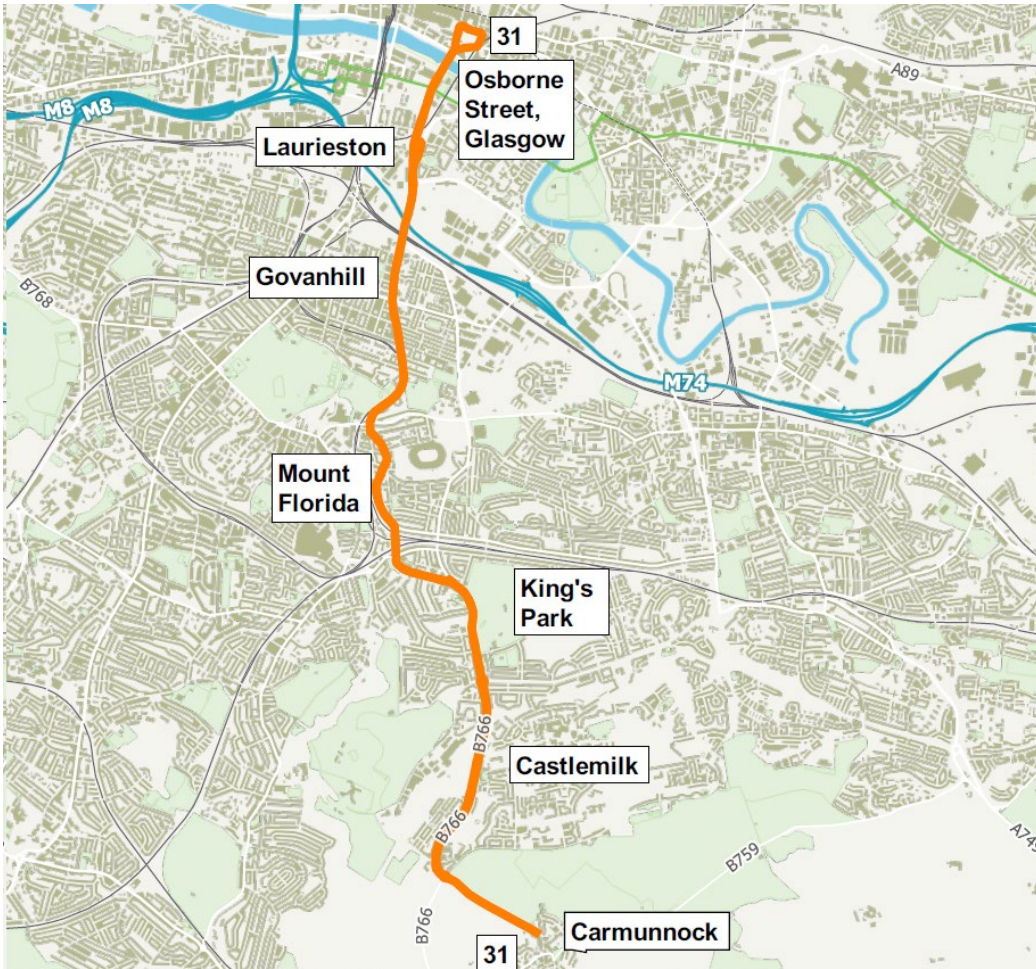

Bus Timetable
From 14 July 2024

31

Glasgow City Centre Carmunnock

For more information visit spt.co.uk or alternatively, for all public transport enquiries, call:

© Crown copyright and database rights 2021 OS 100023445,
© Local Government Information House Limited copyright and database rights and contains data created and maintained by Scottish Local Government 2021.

t 0345 271 2405
0141 333 3690
e bus@spt.co.uk

t 01555 773 533

Route Service 31: From **Glasgow, Osborne Street** (St Enoch Centre) via Stockwell Street, Victoria Bridge, Gorbals Street, Cumberland Street, Laurieston Road, Cathcart Road, Kings Park Road, Carmunnock Road to **Carmunnock Hillcrest**.

Return from **Carmunnock**, Hillcrest via above route in reverse to Cathcart Road, then Gorbals Street, Victoria Bridge, Bridgegate, King Street to **Glasgow**, Osborne Street.

Monday to Saturday

<i>Journey No:</i>	2020	2120	2220
Glasgow City Centre, Osborne St (60904005)	2020	2120	2220
Butterbiggins Road (60902502)	2027	2127	2227
Croftfoot (60902345)	2039	2139	2239
Carmunnock, Hillcrest (60904203)	2045	2145	2245