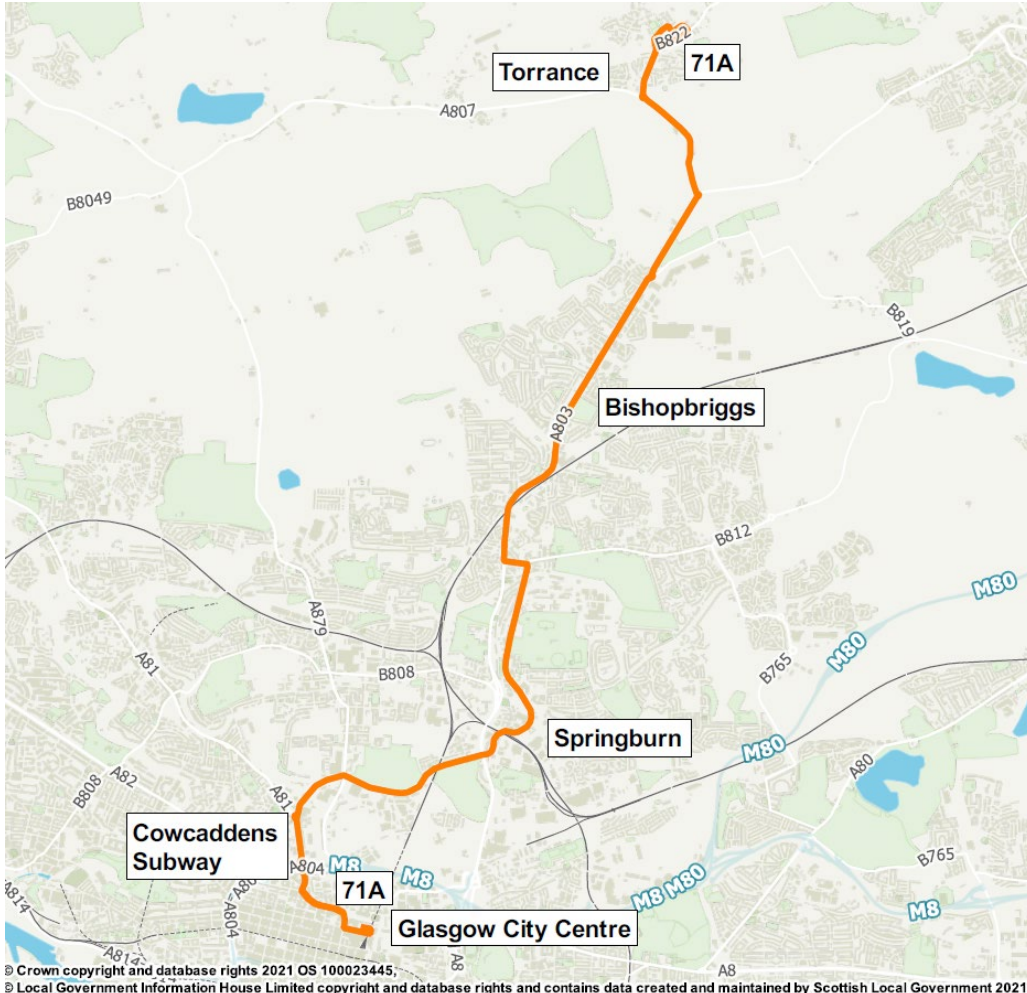

Whilst every effort will be made to adhere to the scheduled times, the Partnership disclaims any liability in respect of loss or inconvenience arising from any failure to operate journeys as published, changes in timings or printing errors.

Bus Timetable
From 14 July 2024

71A

**Torrance
Bishopbriggs
Springburn
Buchanan
Bus Station**

For more information visit spt.co.uk or alternatively, for all public transport enquiries, call: