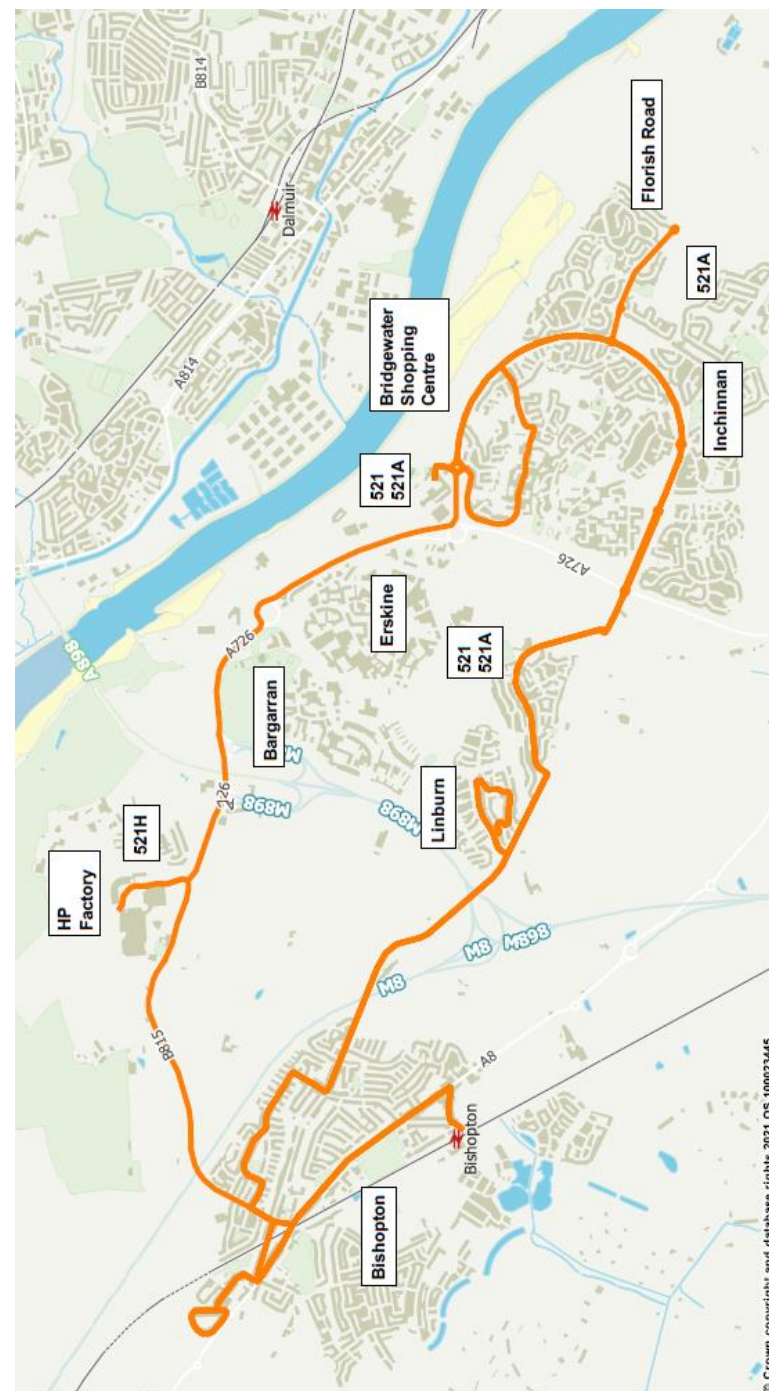

Route Service 521: From **Bishopton Rail Station** via Station Road, Greenock Road, Lyle Crescent, Kingswood Road, Lyle Crescent, Old Greenock Road, Ferry Road, Bruce Road, Stuart Road, Kingston Road, Old Greenock Road, Linburn Road, Linburn Turning Circle, Linburn Road, Old Greenock Road, Barrhill Road, Old Greenock Road, Parkway, Newshot Drive, Mains Drive, Mains Hill, Kilpatrick Drive to Bridgewater Shopping Centre.

Return from Bridgewater Shopping Centre via Kilpatrick Drive, Mains Hill, Mains Drive, Newshot Drive, Parkway, Old Greenock Road, Barhill Road, Old Greenock Road, Linburn Road, Linburn Turning Circle, Linburn Road, Old Greenock Road, Kingston Road, Stuart Road, Bruce Road, Ferry Road, Greenock Road, Lyle Crescent, Kingswood Road, Lyle Crescent, Greenock Road, Station Road to **Bishopton Rail Station**.

Service 521H journey coded "A" operates via HP, Erskine via Ferry Road, Erskine Hosp. roundabout, A726 to Centreholm roundabout, Newshot Drive, Mainsholm roundabout and Bridgewater Shopping Centre

Route Service 521A: From **Bishopton Rail Station** via Station Road, Greenock Road, Lyle Crescent, Kingswood Road, Lyle Crescent, Old Greenock Road, Ferry Road, Bruce Road, Stuart Road, Kingston Road, Old Greenock Road, Linburn Road, Linburn Turning Circle, Linburn Road, Old Greenock Road, Barrhill Road, Old Greenock Road, Parkway, Newshot Drive, Florish Road, circle roundabout at Torran Drive, Florish Road, Newshot Drive, Kilpatrick Drive to **Bridgewater Shopping Centre**

Return from Bridgewater Shopping Centre via Kilpatrick Drive, Newshot Drive, Florish Road, circle roundabout at Torran Drive, Florish Road, Newshot Drive, Parkway, Old Greenock Road, Barhill Road, Old Greenock Road, Linburn Road, Linburn Turning Circle, Linburn Road, Old Greenock Road, Kingston Road, Stuart Road, Bruce Road, Ferry Road, Greenock Road, Lyle Crescent, Kingswood Road, Lyle Crescent, Greenock Road, Station Road to **Bishopton Rail Station**.