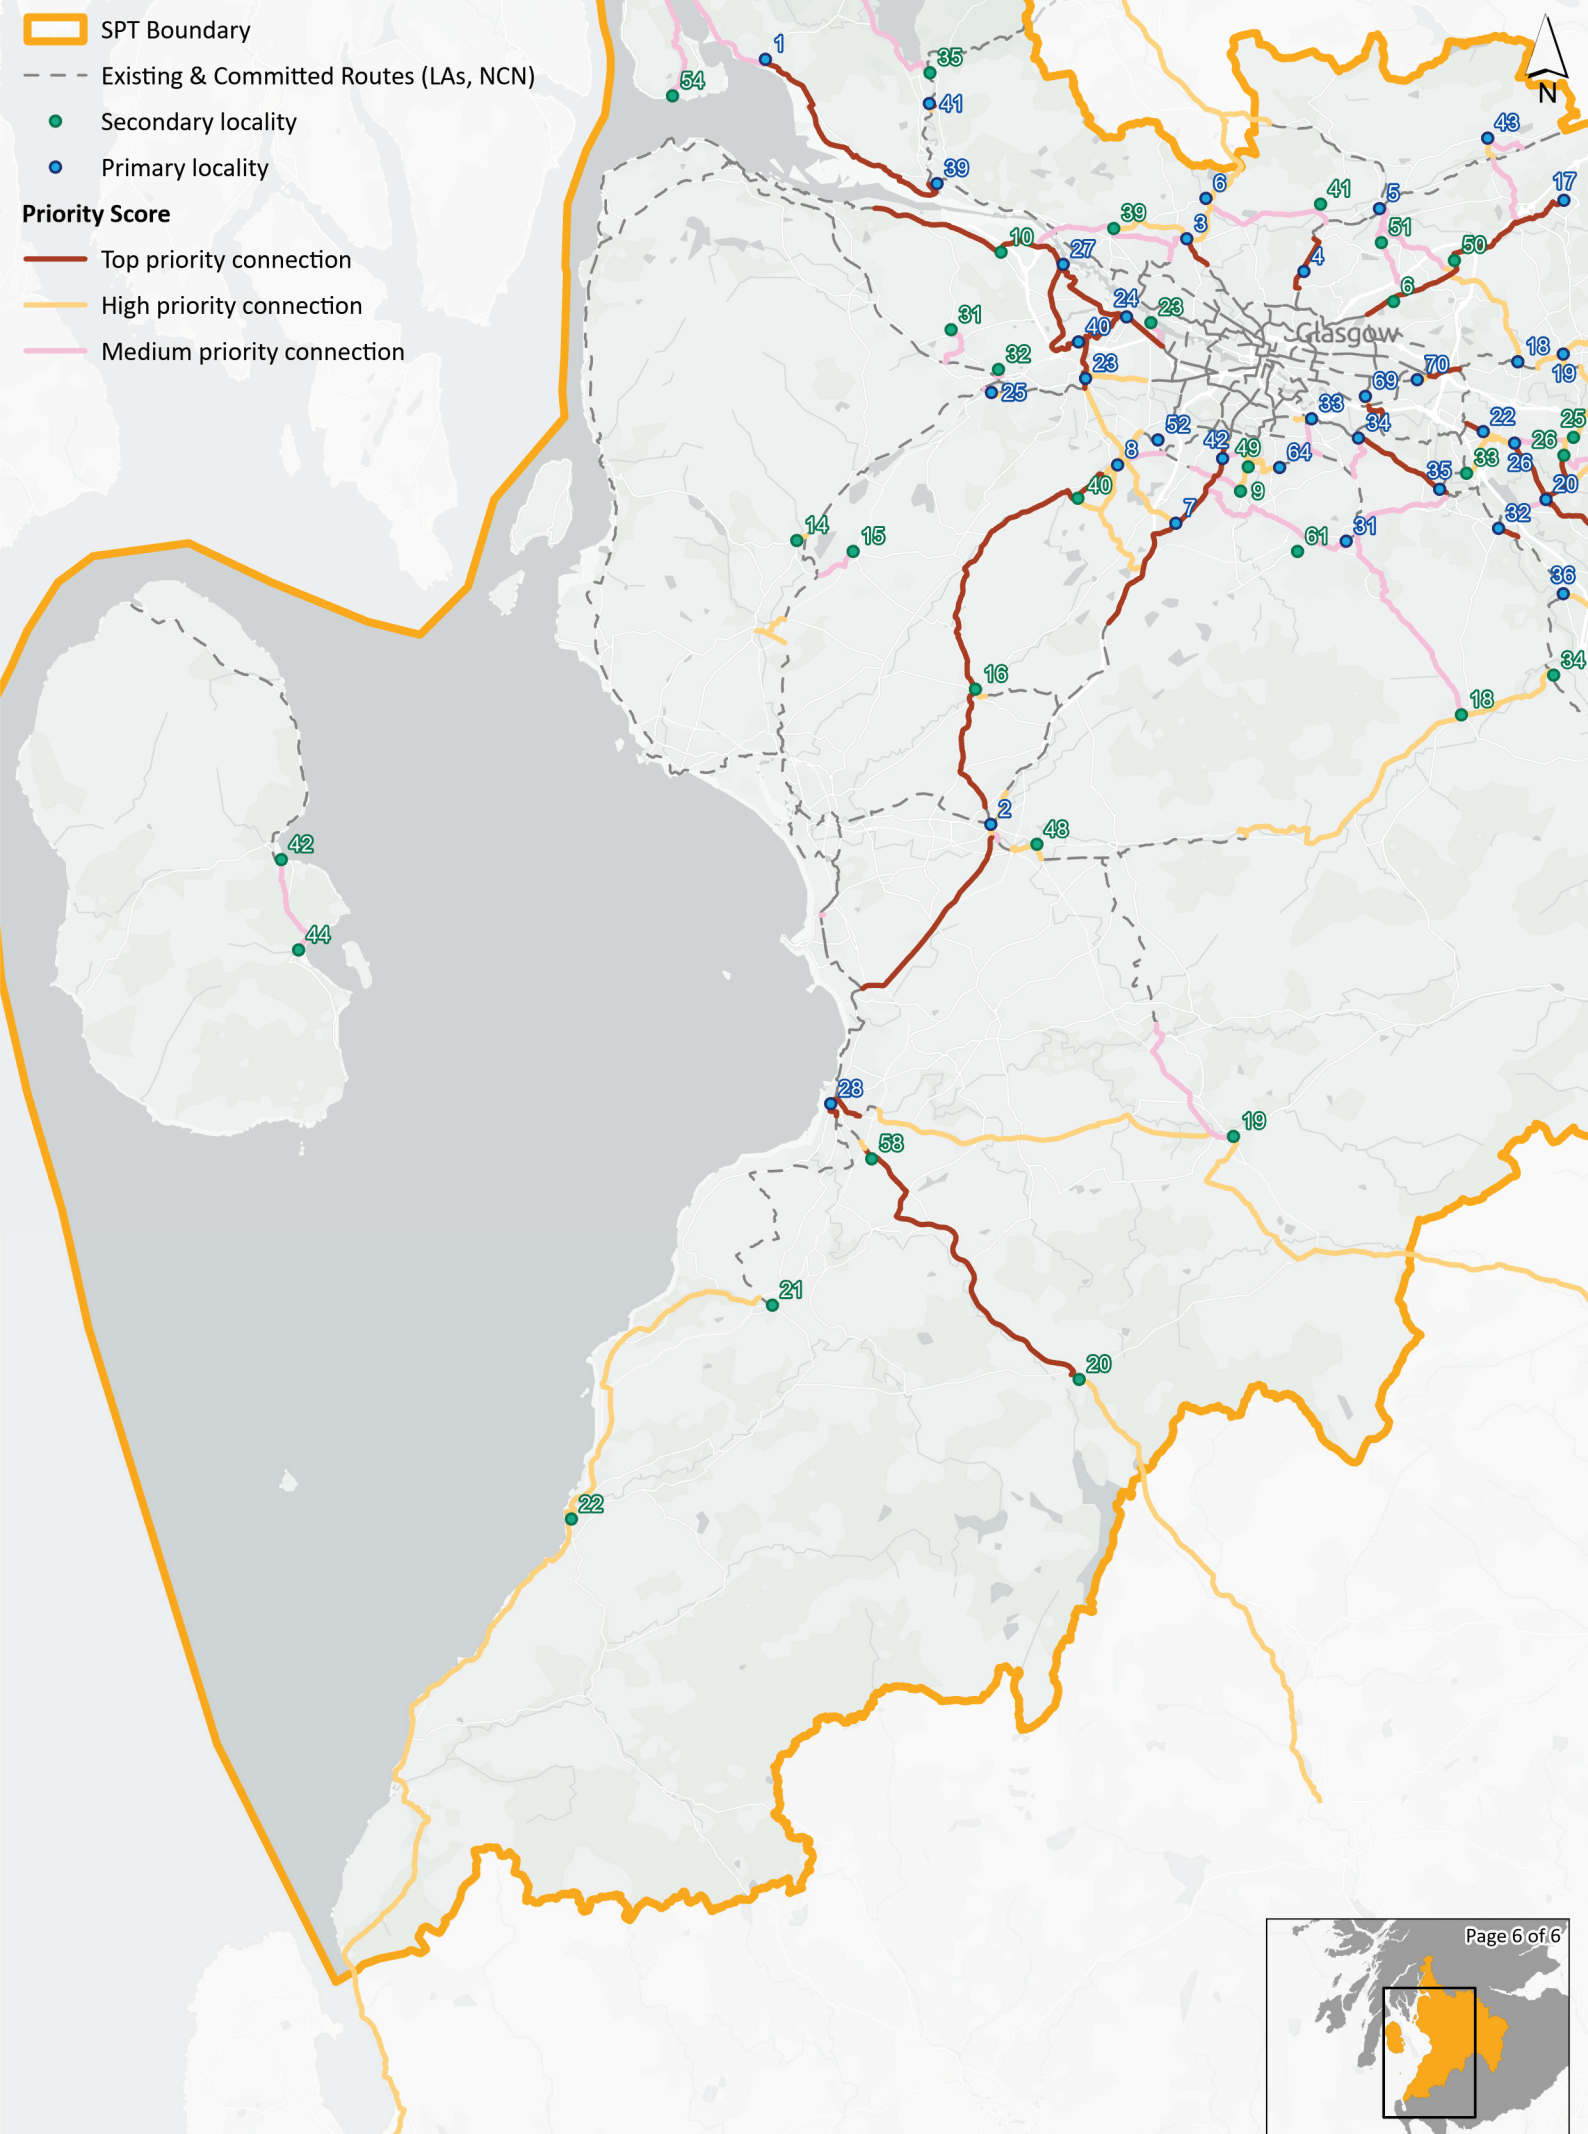

SPT Boundary

Existing & Committed Routes (LAs, NCN)

Secondary locality

Primary locality

Priority Score

Top priority connection

High priority connection

Medium priority connection

Contains OS data © Crown Copyright and database right 2023  
 Contains data from OS Zoomstack