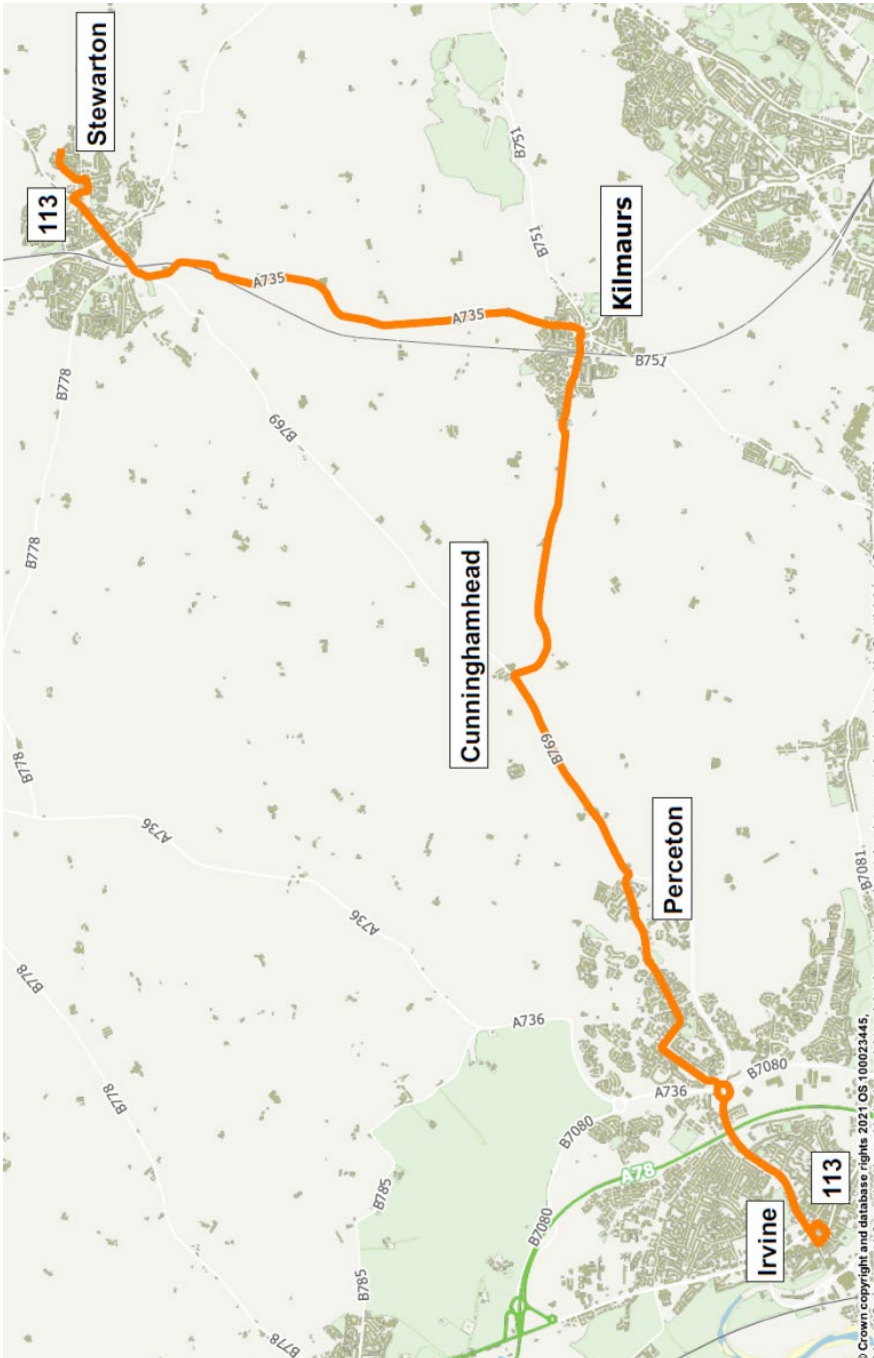

Bus Timetable
From 16 July 2023

113

Irvine Kilmaurs Stewarton

For more information visit spt.co.uk or alternatively, for all public transport enquiries, call:

If you have any comments or suggestions about the service(s) provided please contact:

t 01294 550 757

Route service 113: From **Irvine**, Bank Street, Manson Road, Stanecastle Roundabout, Stanecastle Road, Lochlibo Road, Girdle Toll, Perceton, B769, Cunninghamhead, unclassified road to Kilmaurs, Irvine Road, Yardside Road, Sunnyside, Townend, A735, Stewarton, Lainshaw Street, Main Street, High Street, Old Mill View, Robertland Rigg, Jubilee Drive to **Stewarton** Robertland Terminus.

Return from Stewarton, Robertland Terminus via Jubilee Drive, Robertland Rigg, Old Mill View, High Street, Main Street, Lainshaw Street then via outward route reversed to Irvine Bank Street, East Road, High Street to **Irvine**, Bank Street.