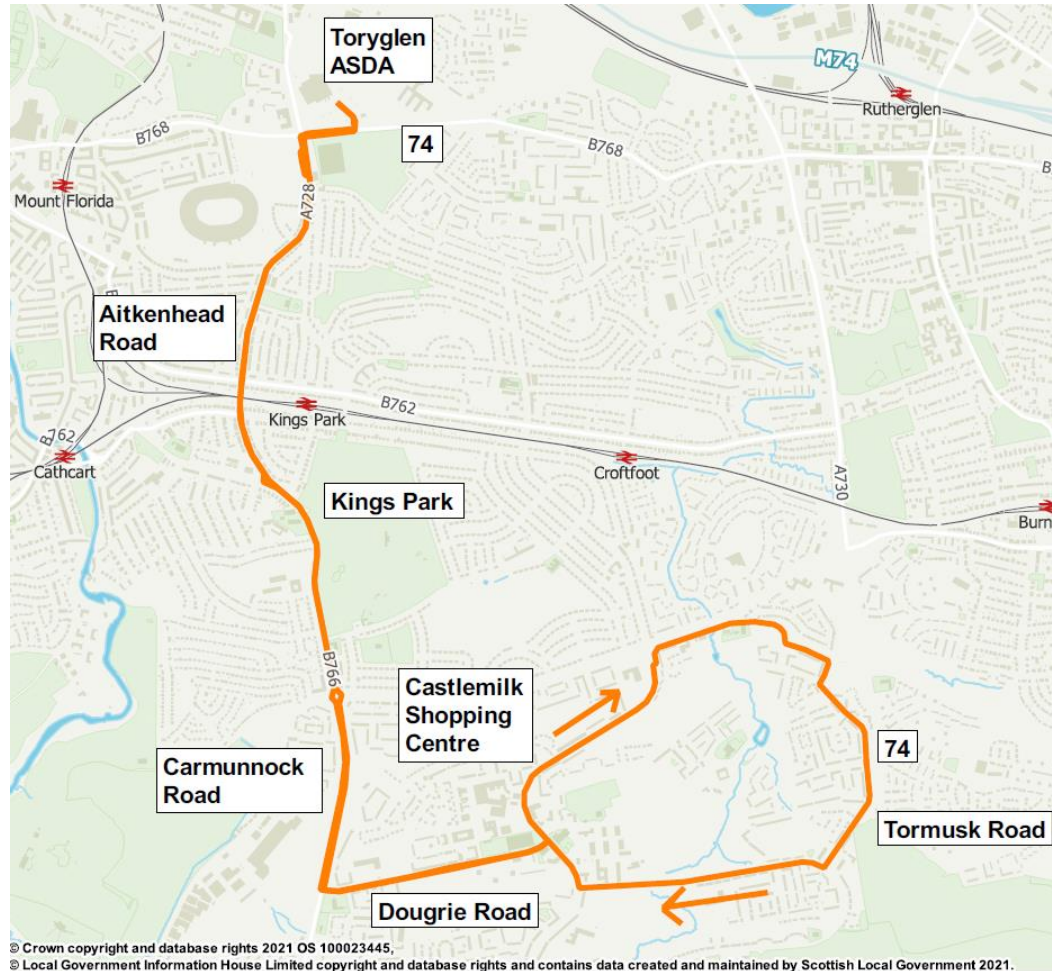

Whilst every effort will be made to adhere to the scheduled times, the Partnership disclaims any liability in respect of loss or inconvenience arising from any failure to operate journeys as published, changes in timings or printing errors.

Bus Timetable
From 14 July 2021

74

Toryglen Castlemilk

© Crown copyright and database rights 2021 OS 100023445.
© Local Government Information House Limited copyright and database rights and contains data created and maintained by Scottish Local Government 2021.

For more information visit spt.co.uk
Alternatively, for all public transport enquiries, call: