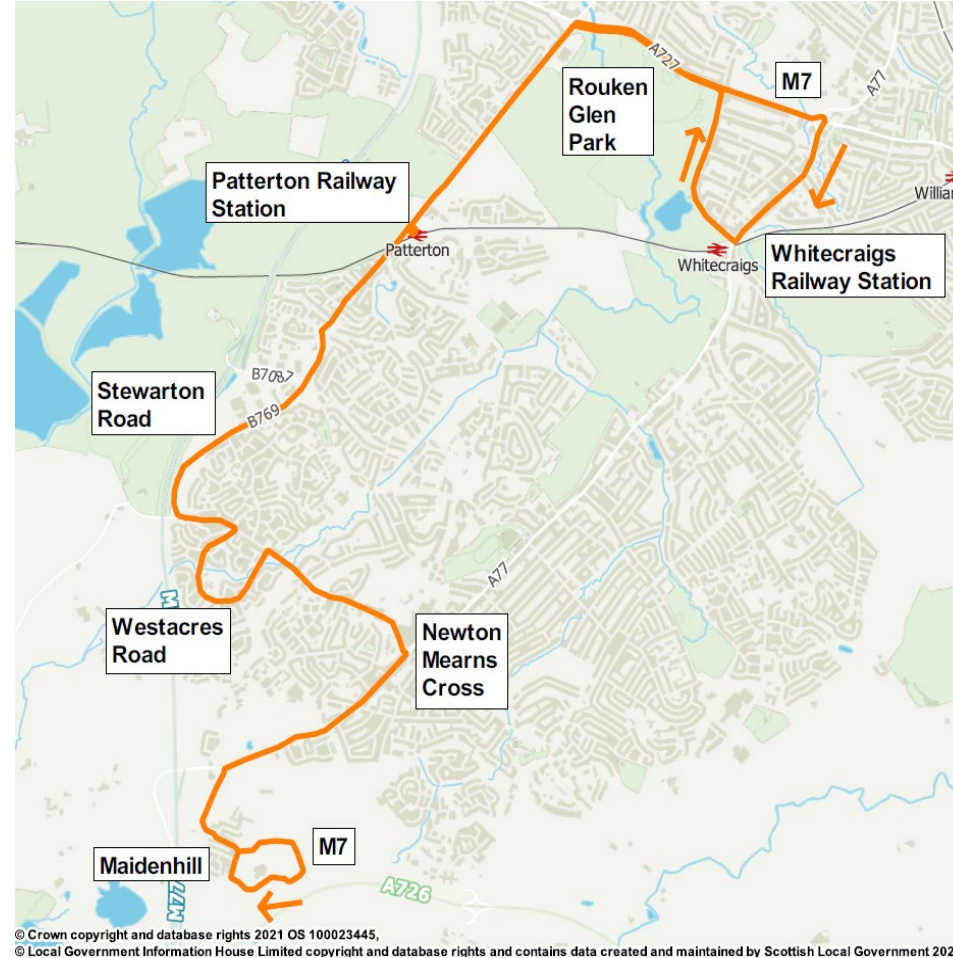

McGill's Bus Service Ltd
99 Earnhill Road
Larkfield Industrial Est.
Greenock PA16 0EQ
t 0333 0166 162

Fare table service M7 Revised 2024

Adult Single Fares £	Child Single Fares (from 5th to 16th birthday)
	Children under school age travel free Childs single fares at half the adult single fare rounded up to the next 5 pence
Maidenhill	
1.40 Mearns Cross	
1.75 1.15 Westacres Road	
2.10 2.05 Patterton Station	
2.30 2.10 Speirsbridge Roundabout	
2.30 2.25 2.10 1.75 1.15 Eastwood Toll	
2.60 2.25 2.25 2.05 1.40 1.15 Ayr Road Whitecraigs	

FARE S ARE CORRECT AT PRODUCTION - MAY BE SUBJECT TO CHANGE

Route Service M7: From **Maidenhill** via Maidenhill Grove (clockwise), Raeside Grove, Ayr Road, A77, Barrhead Road, Westacres Road, Barrhead Road, Stewarton Road, Patterton Railway Station, Stewarton Road, Rouken Glen Road, Eastwood Toll to **Whitecraigs Railway Station**, Ayr Road

Return from Whitecraigs Railway Station via Ayr Road, Davieland Road, Rouken Glen Road, Stewarton Road, Patterton Railway Station, Stewarton Road, Barrhead Road, Westacres Road, Barrhead Road, A77, Ayr Road, Raeside Grove to **Maidenhill**, Maidenhill Grove.