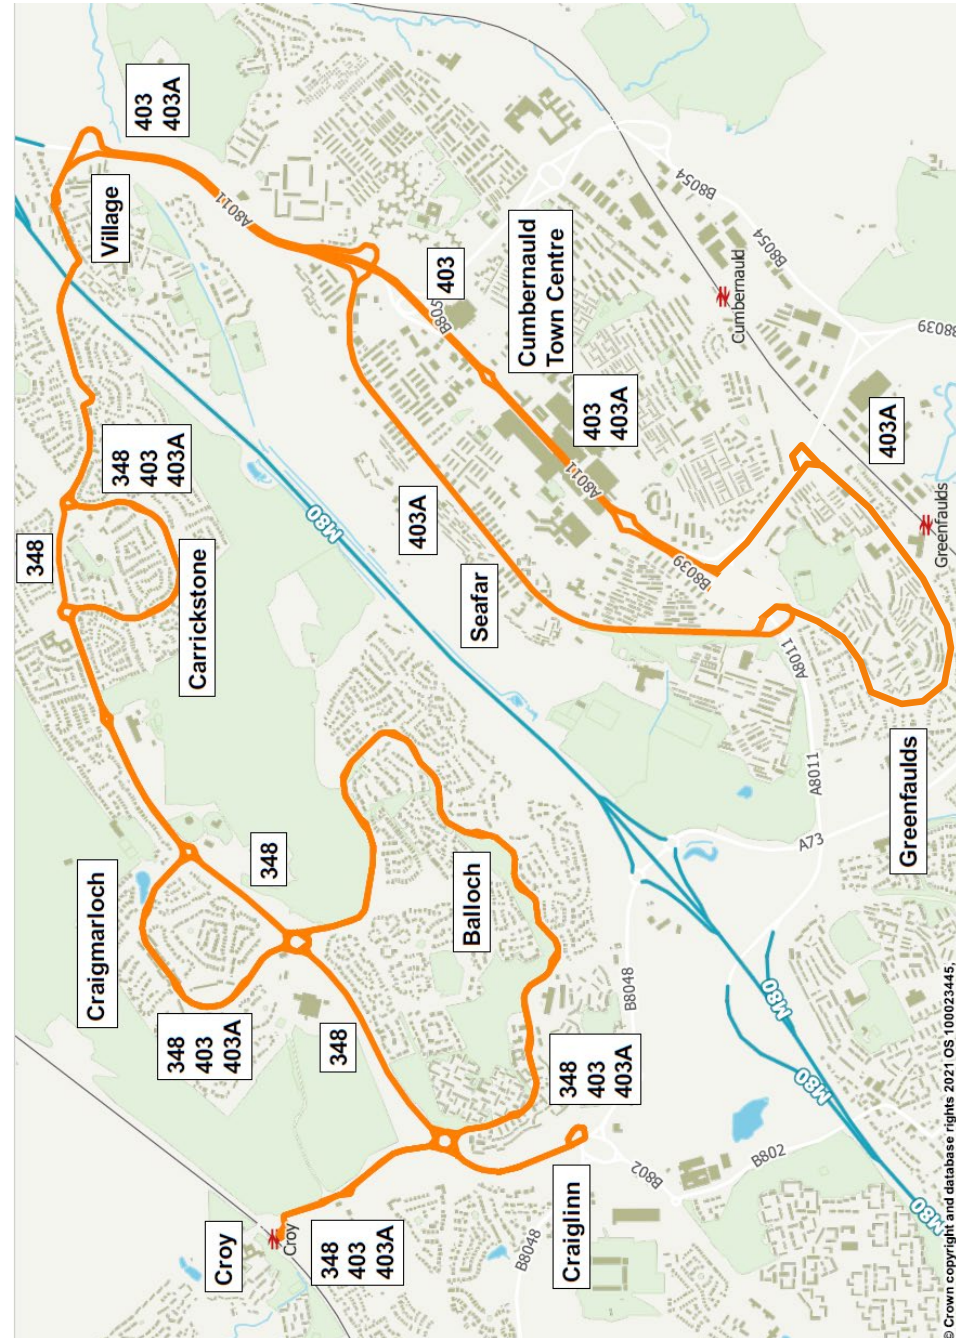

Bus Timetable
From 14 July 2024

348
Croy Station
Balloch
Carrickstone

403
403A
Croy Station
Balloch
Carrickstone
Seafar
Cumbernauld

For more information visit spt.co.uk
Alternatively, for all public transport enquiries, call:

If you have any comments or suggestions about the service(s) provided please contact:

SPT
Bus Operations
131 St. Vincent St
Glasgow G2 5JF
t 0345 271 2405
0141 333 3690
e bus@spt.co.uk

Canavan Travel Ltd
Glasgow
G65 9TS
t 01236 822600

This service is operated by Canavan Travel Ltd on behalf of SPT.

Fare table service 348/403/403A

Adult single fares £

Service 403/A

Cumbernauld Town Centre	1.10	Seafar Seafar Road	1.10
1.10 Cumbernauld Village	1.70	1.10 Dullator Roundabout	1.95
1.95 1.70 1.10 Eastfield Road at Ashlar Rd	1.95	1.70 1.35 0.90 Craigmartloch Roundabout	2.15
2.15 2.00 1.95 1.70 1.10 Greenbank Road	2.20	2.15 2.00 1.95 1.70 1.10 Grampian Way	2.50
2.20 2.15 2.00 1.95 1.70 0.90 Craiglinn/Smithstone	2.85	2.20 2.15 1.95 1.35 1.10 Croy Station	2.85
2.85 2.20 2.20 2.15 1.95 1.70 1.10 Carrickstone			

Service 348

Croy Station	1.10	Grampian Way	1.35
1.35 1.10 Greenbank Road	1.70	1.70 1.10 Craigmartloch Roundabout	1.95
1.95 1.35 1.10 Craigmartloch	2.00	1.95 1.70 1.35 1.10 Eastfield Rd at Ashlar Rd	2.15
2.15 2.00 1.95 1.70 1.10 Carrickstone			

FARES ARE CORRECT AT JANUARY 2019 - MAY BE SUBJECT TO CHANGE