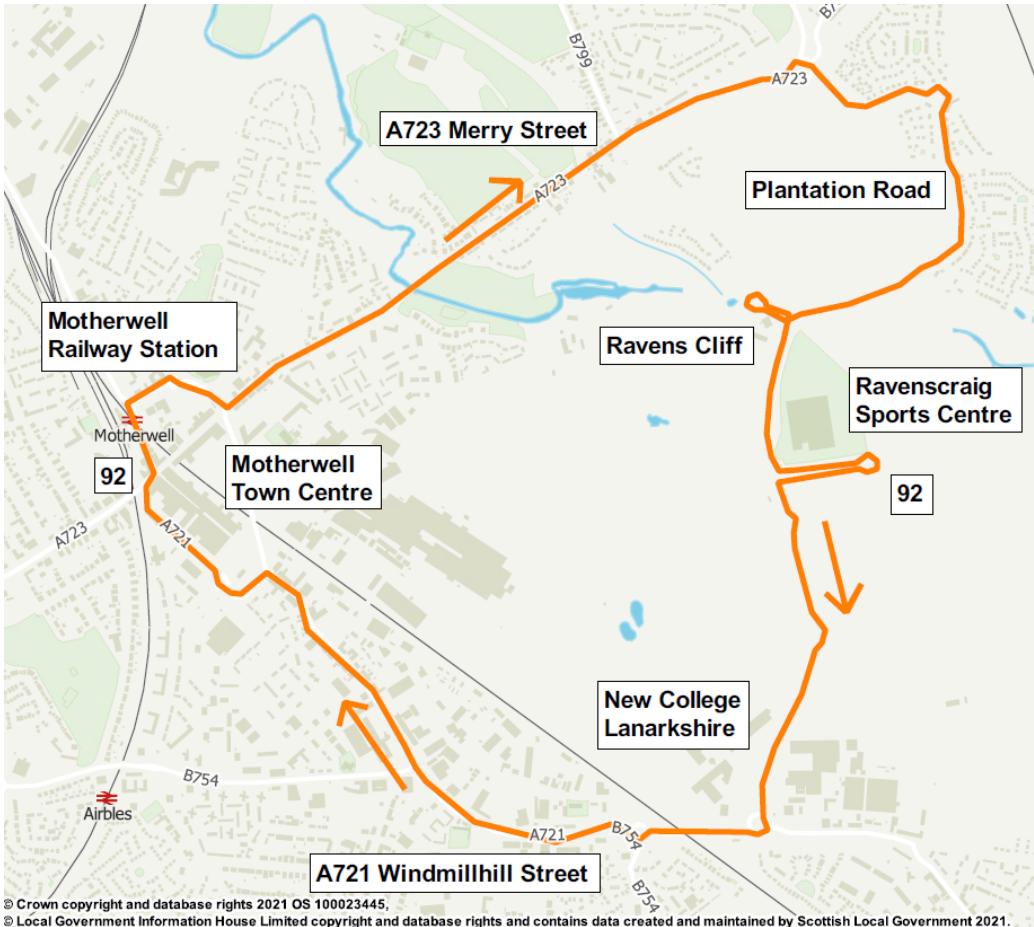

92

Motherwell Train Station Ravenscraig

Please note, service 92 is wholly funded by North Lanarkshire Council.

For more information please visit spt.co.uk. or alternatively, for all public transport enquiries, call:

ARG Travel
Unit 4D, Hagmill Road
Coatbridge
ML5 4TD
t 01236 420818

Route Service 92: From **Ravenscraig Regional Sports Facility**, O'Donnell Way via circle roundabout continue O'Donnell Way, Robberhall Road, A721 Craigneuk St, Windmillhill St, Brandon Street, A721, West Hamilton St, Hamilton Road, Muir Street, **Motherwell Railway Station**, A721 Hope Street, Menteith Road, A723 Merry St, Ravenscraig Spine Rd, Plantation Road, Ravenscraig Spine Road, Prospect Hill Road, circle roundabout continue Prospect Hill Road, New Craig Road to **Ravenscraig Regional Sports Facility**, O'Donnell Way.