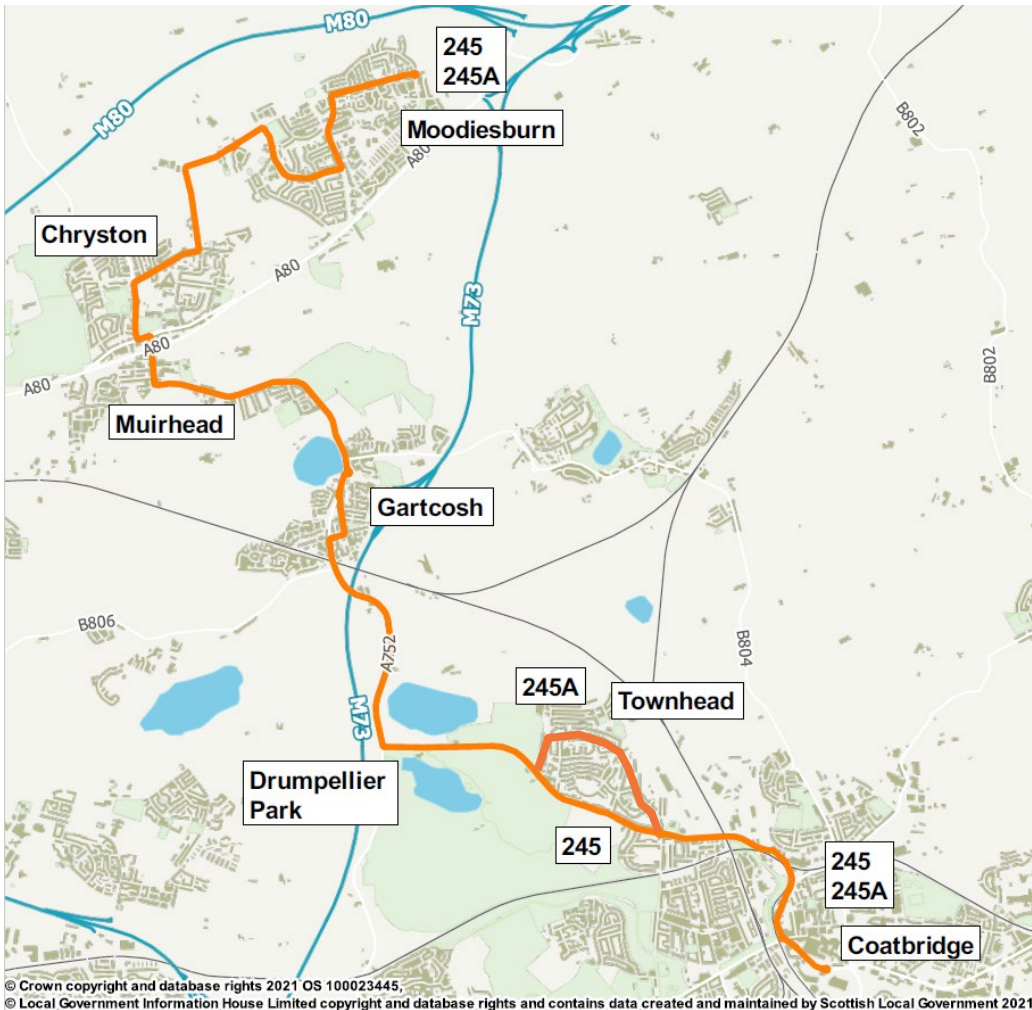

Whilst every effort will be made to adhere to the scheduled times, the Partnership disclaims any liability in respect of loss or inconvenience arising from any failure to operate journeys as published, changes in timings or printing errors.

Bus Timetable
From 02 June 2024

245 245A

Moodiesburn
Gartcosh
Townhead
Coatbridge

For more information visit spt.co.uk

Alternatively, for all public transport enquiries, call: