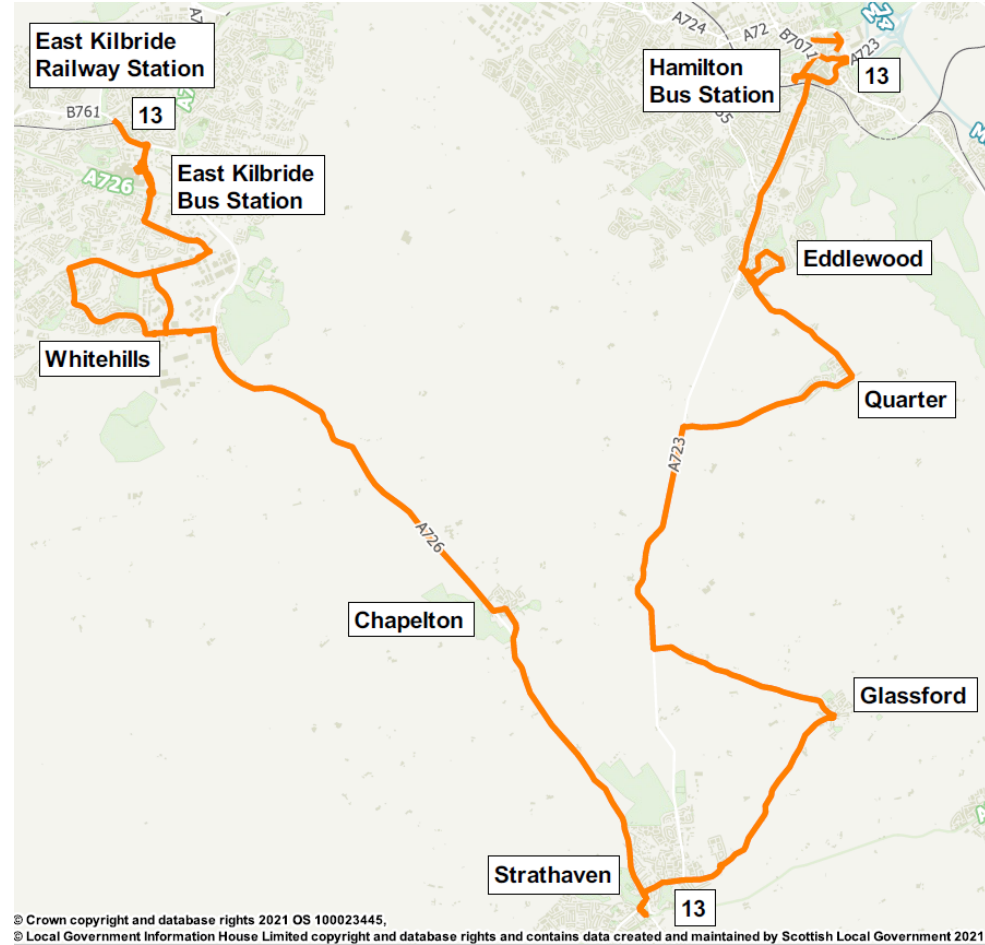

† 01698 386030

Fare table service 13

Adult single fares £

Hamilton Town Centre	1.30
Bumble Street	0.85
School Street	0.85
Cadzow Bridge	0.85
Eddlewood Toll	1.05
High Parks Crescent	1.05
Jet Garage	1.30
Beech Avenue	1.30
Quarter	1.65
Limekilnburn	1.65
Glassford Crossroads	1.65
The Glessert	1.90
Holeburn Bridge	1.65
Young Street	1.30
Strathaven Common Green	1.65
Golf Course	1.30
Cloverhill Farm	1.65
Chapelton	1.30
Shawtonhill	1.65
Flatts	1.30
Crutheland Hotel	1.65
Kelvin, South	1.30
Quarry Road	1.65
Kelvin, North	1.30
Murray Roundabout	1.65
East Kilbride Bus Station	1.90
East Kilbride Railway Station	1.65
Strathaven	1.90
Chapelton	2.10
Glassford	2.15
Quarter	2.15
Eddlewood	2.40
Whitehills	2.40
Strathaven	2.85
Chapelton	3.05
Glassford	3.20
Quarter	3.20
Eddlewood	3.45
Whitehills	3.45
Strathaven	3.85
Chapelton	4.10
Glassford	4.10
Quarter	4.10
Eddlewood	4.45
Whitehills	4.45

Some Intermediate points are not shown

Child Single Fares (from 5th to 16th birthday)
Children under school age travel free
Childs single fares at half the adult single fare rounded up to the next 5 pence

FARES ARE CORRECT AT JULY 2017 - MAY BE SUBJECT TO CHANGE

Monday to Saturday

Route Service 13 : From **Hamilton Bus Station** via Brandon Street, Leechlee Road, Cadzow Street, Keith Street, Blackswell Lane, Low Patrick Street, Duke Street, Quarry Street, Gateside Street, Portland Place, Low Waters Road, Strathaven Road, Carscallan Road, High Parks Crescent, Queens Drive, Parks View, Clydesdale Avenue, High Parks Crescent, Carscallan Road, Quarter, Limekilnburn Road, A723, Station Road, Jackson Street, Alston Street, Millar Street, Glassford Street, Commercial Road, Barn Street, Green Street, **Strathaven** Common Green, Green Street, Barn Street, Glasgow Road, Mounthilly Road, Wellbrae, Glasgow Road, A726, Greenhills Road, Singer Road, Stroud Road, Kelvin Road, Murray Road, Churchill Avenue, East Kilbride Bus Station, Churchill Avenue to West Mains Road, **East Kilbride Railway Station**