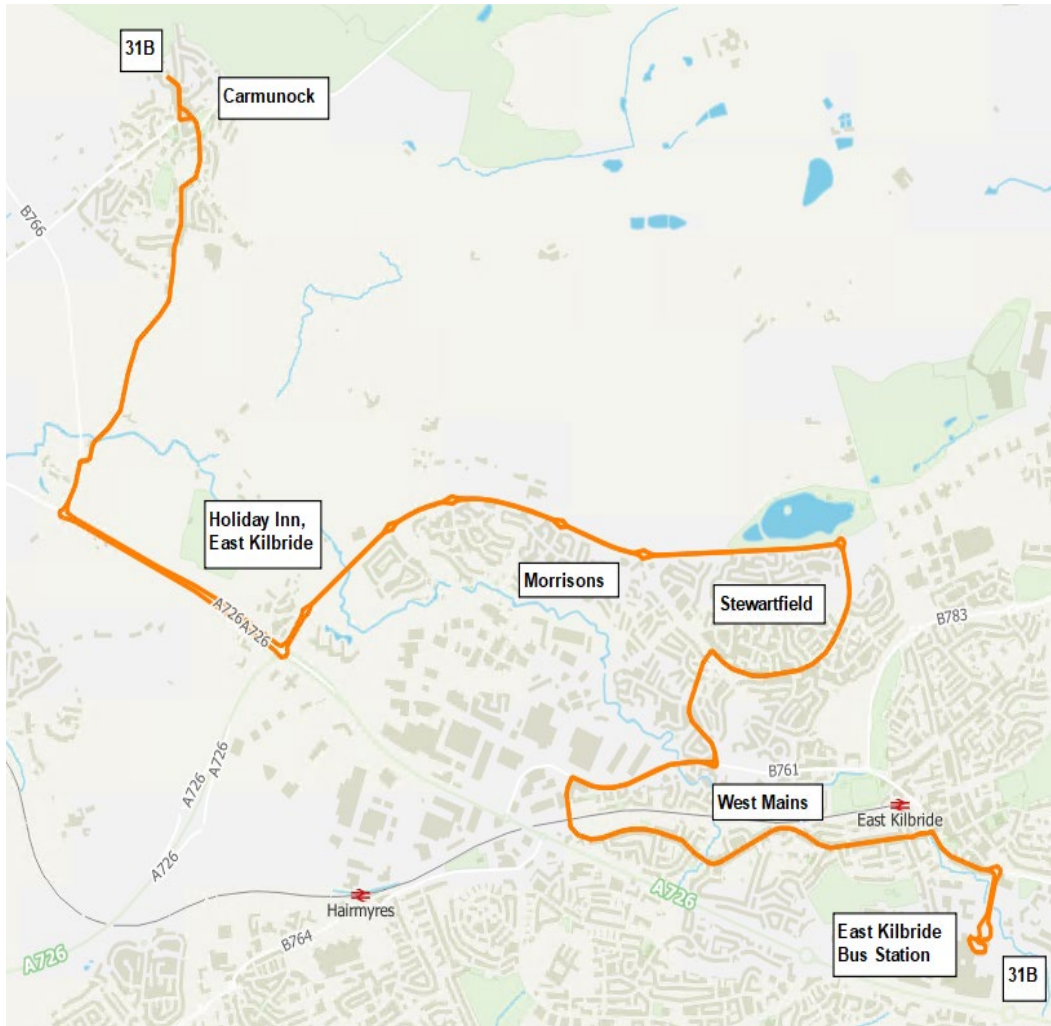

Bus Timetable
From 27 August 2020

31B

Carmunnock
Stewartfield
East Kilbride
Bus Station

For more information visit spt.co.uk or alternatively, for all public transport enquiries, call:

If you have any comments or suggestions about the service(s) provided please contact:

t 08000 515 651

Route Service 31B: From **Carmunnock** via Hillcrest, Waterside Road, Carmunnock Bypass B766, East Kilbride Road, Stewartfield Way, Stewartfield Crescent (second junction), Stewartfield Road, (right into) West Mains Road, Kirktonholme Road, West Mains Road, Churchill Avenue, Centre Roundabout to **East Kilbride Bus Station**.

Return from East Kilbride Bus Station via Centre Roundabout, Churchill Avenue, West Mains Road, Kirktonholme Road, West Mains Road, Stewartfield Road, (right into) Stewartfield Crescent, Stewartfield Way, East Kilbride Road, Carmunnock Bypass B766, Waterside Road to Hillcrest, **Carmunnock**.